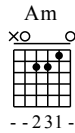

Pretty Boy - C Key

GuitarTAB arranged by Handoyo

Buy full GuitarTab at : www.handoyomia.com

Moderate ♩ = 85

Intro
C

1

let ring

T
A
B

5

Am G

let ring

T
A
B

Beginning
C Am

9

let ring

T
A
B