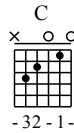

Pretty Boy - C Key

GuitarTAB arranged by Handoyo

Buy full GuitarTab at : www.handoyomia.com

Moderate ♩ = 85

Intro
C

1

let ring

T
A
B

5

Am G

let ring

T
A
B

Beginning
C Am

9

let ring

T
A
B