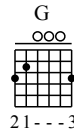

Pretty Boy - C Key

GuitarTAB arranged by Handoyo

Buy full GuitarTab at : www.handoyomia.com

Moderate ♩ = 85

Intro
C

1

let ring

T
A
B

5

Am G

let ring

T
A
B

Beginning
C Am

9

let ring

T
A
B