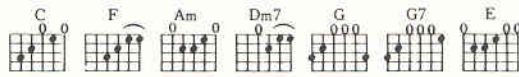

**.imagine
john
lennon**

Imagine - Sonata 1

2

IMAGINE

Guitar chords used in this composition

Words and Music by
JOHN LENNON

20 bars per minute

Musical notation for the first system, including treble and bass clefs and guitar chords C and F.

Musical notation for the second system, including lyrics "I - ma-gine there's no heav - en — It's eas - y if you" and guitar chords C, F, C.

Musical notation for the third system, including lyrics "try — No hell — be - low — us —" and guitar chords F, C, F.

Musical notation for the fourth system, including lyrics "A - bove us on - ly sky I - ma-gine all the peo-" and guitar chords C, F, F, Am/E.

Imagine - Sonata

2

- ple — Liv - ing for to - day — A - ha —

Dm7 Dm7/C G C/G G7

This system contains the first five measures of the song. The vocal line starts with a rest, followed by the lyrics 'ple', 'Liv - ing', 'for', 'to - day', and 'A - ha'. The piano accompaniment features a steady eighth-note bass line in the left hand and chords in the right hand. The chords are Dm7, Dm7/C, G, C/G, and G7.